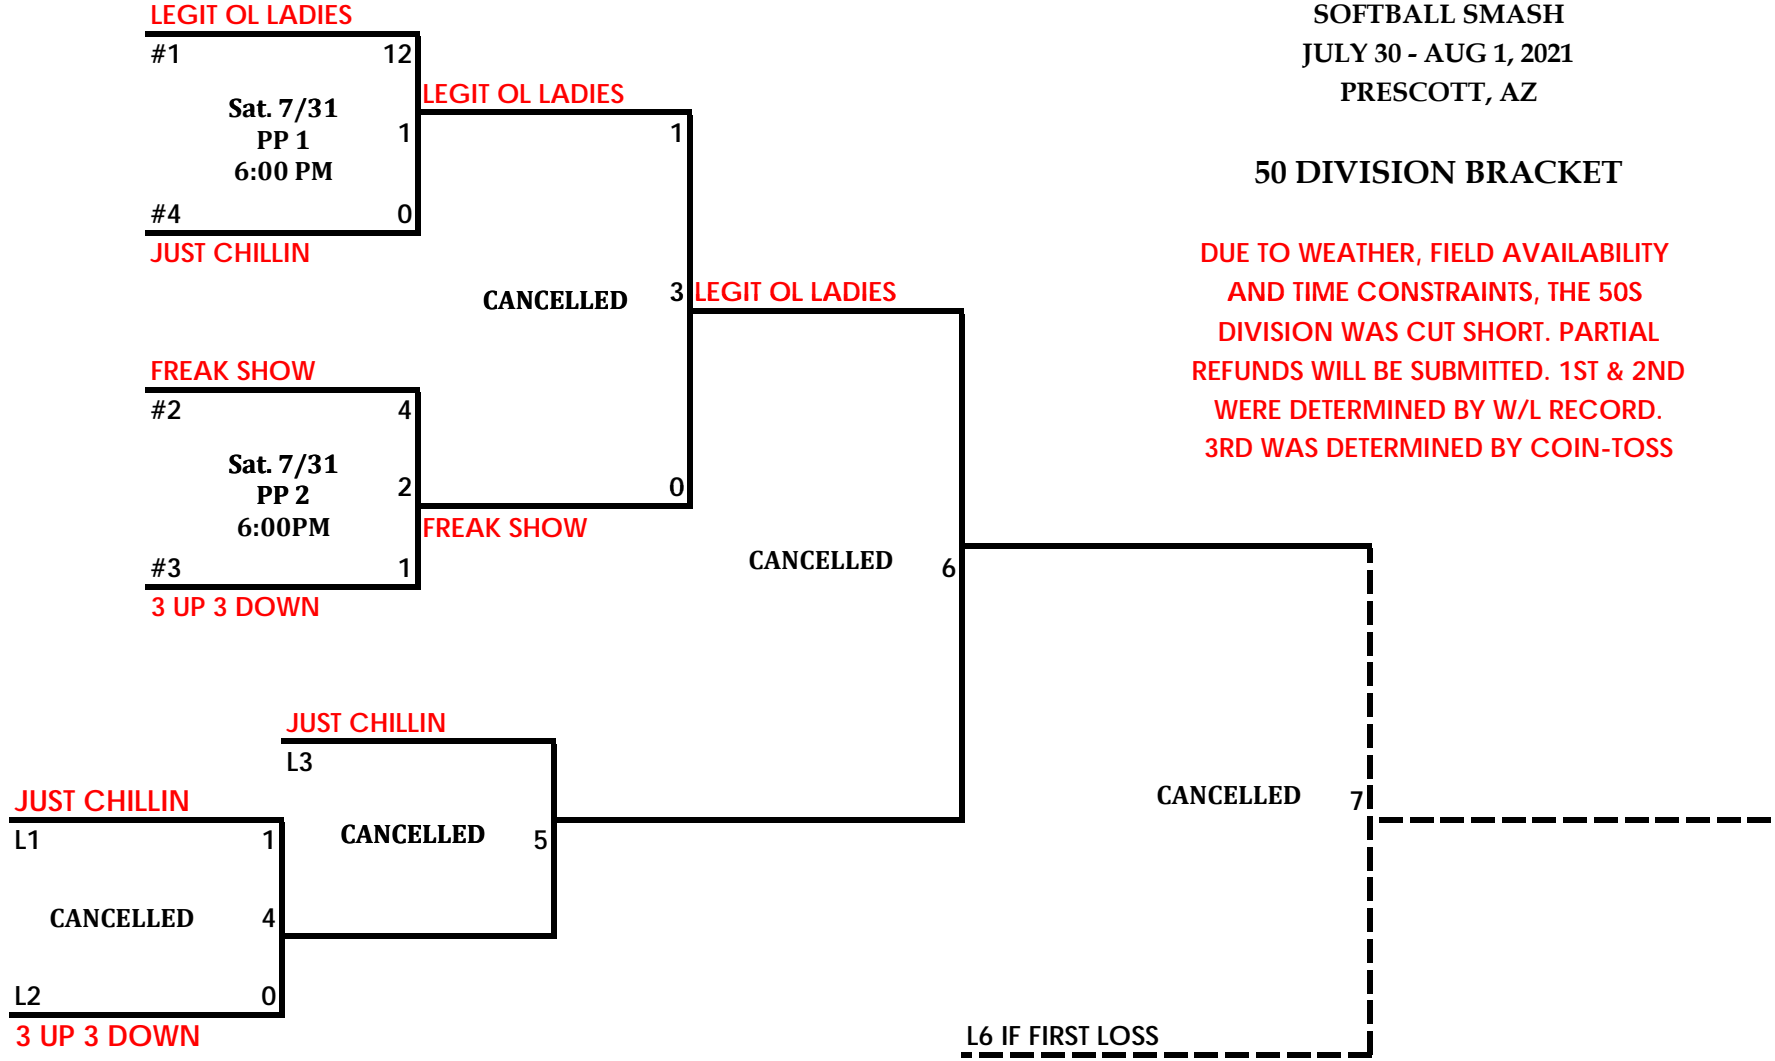

SENIOR WOMEN'S  
SOFTBALL SMASH  
JULY 30 - AUG 1, 2021  
PRESCOTT, AZ

50 DIVISION BRACKET

DUE TO WEATHER, FIELD AVAILABILITY  
AND TIME CONSTRAINTS, THE 50S  
DIVISION WAS CUT SHORT. PARTIAL  
REFUNDS WILL BE SUBMITTED. 1ST & 2ND  
WERE DETERMINED BY W/L RECORD.  
3RD WAS DETERMINED BY COIN-TOSS

Field Location:  
Heritage Park: 1497 Heritage Park Rd  
Pioneer Park: 1200 Commerce Dr