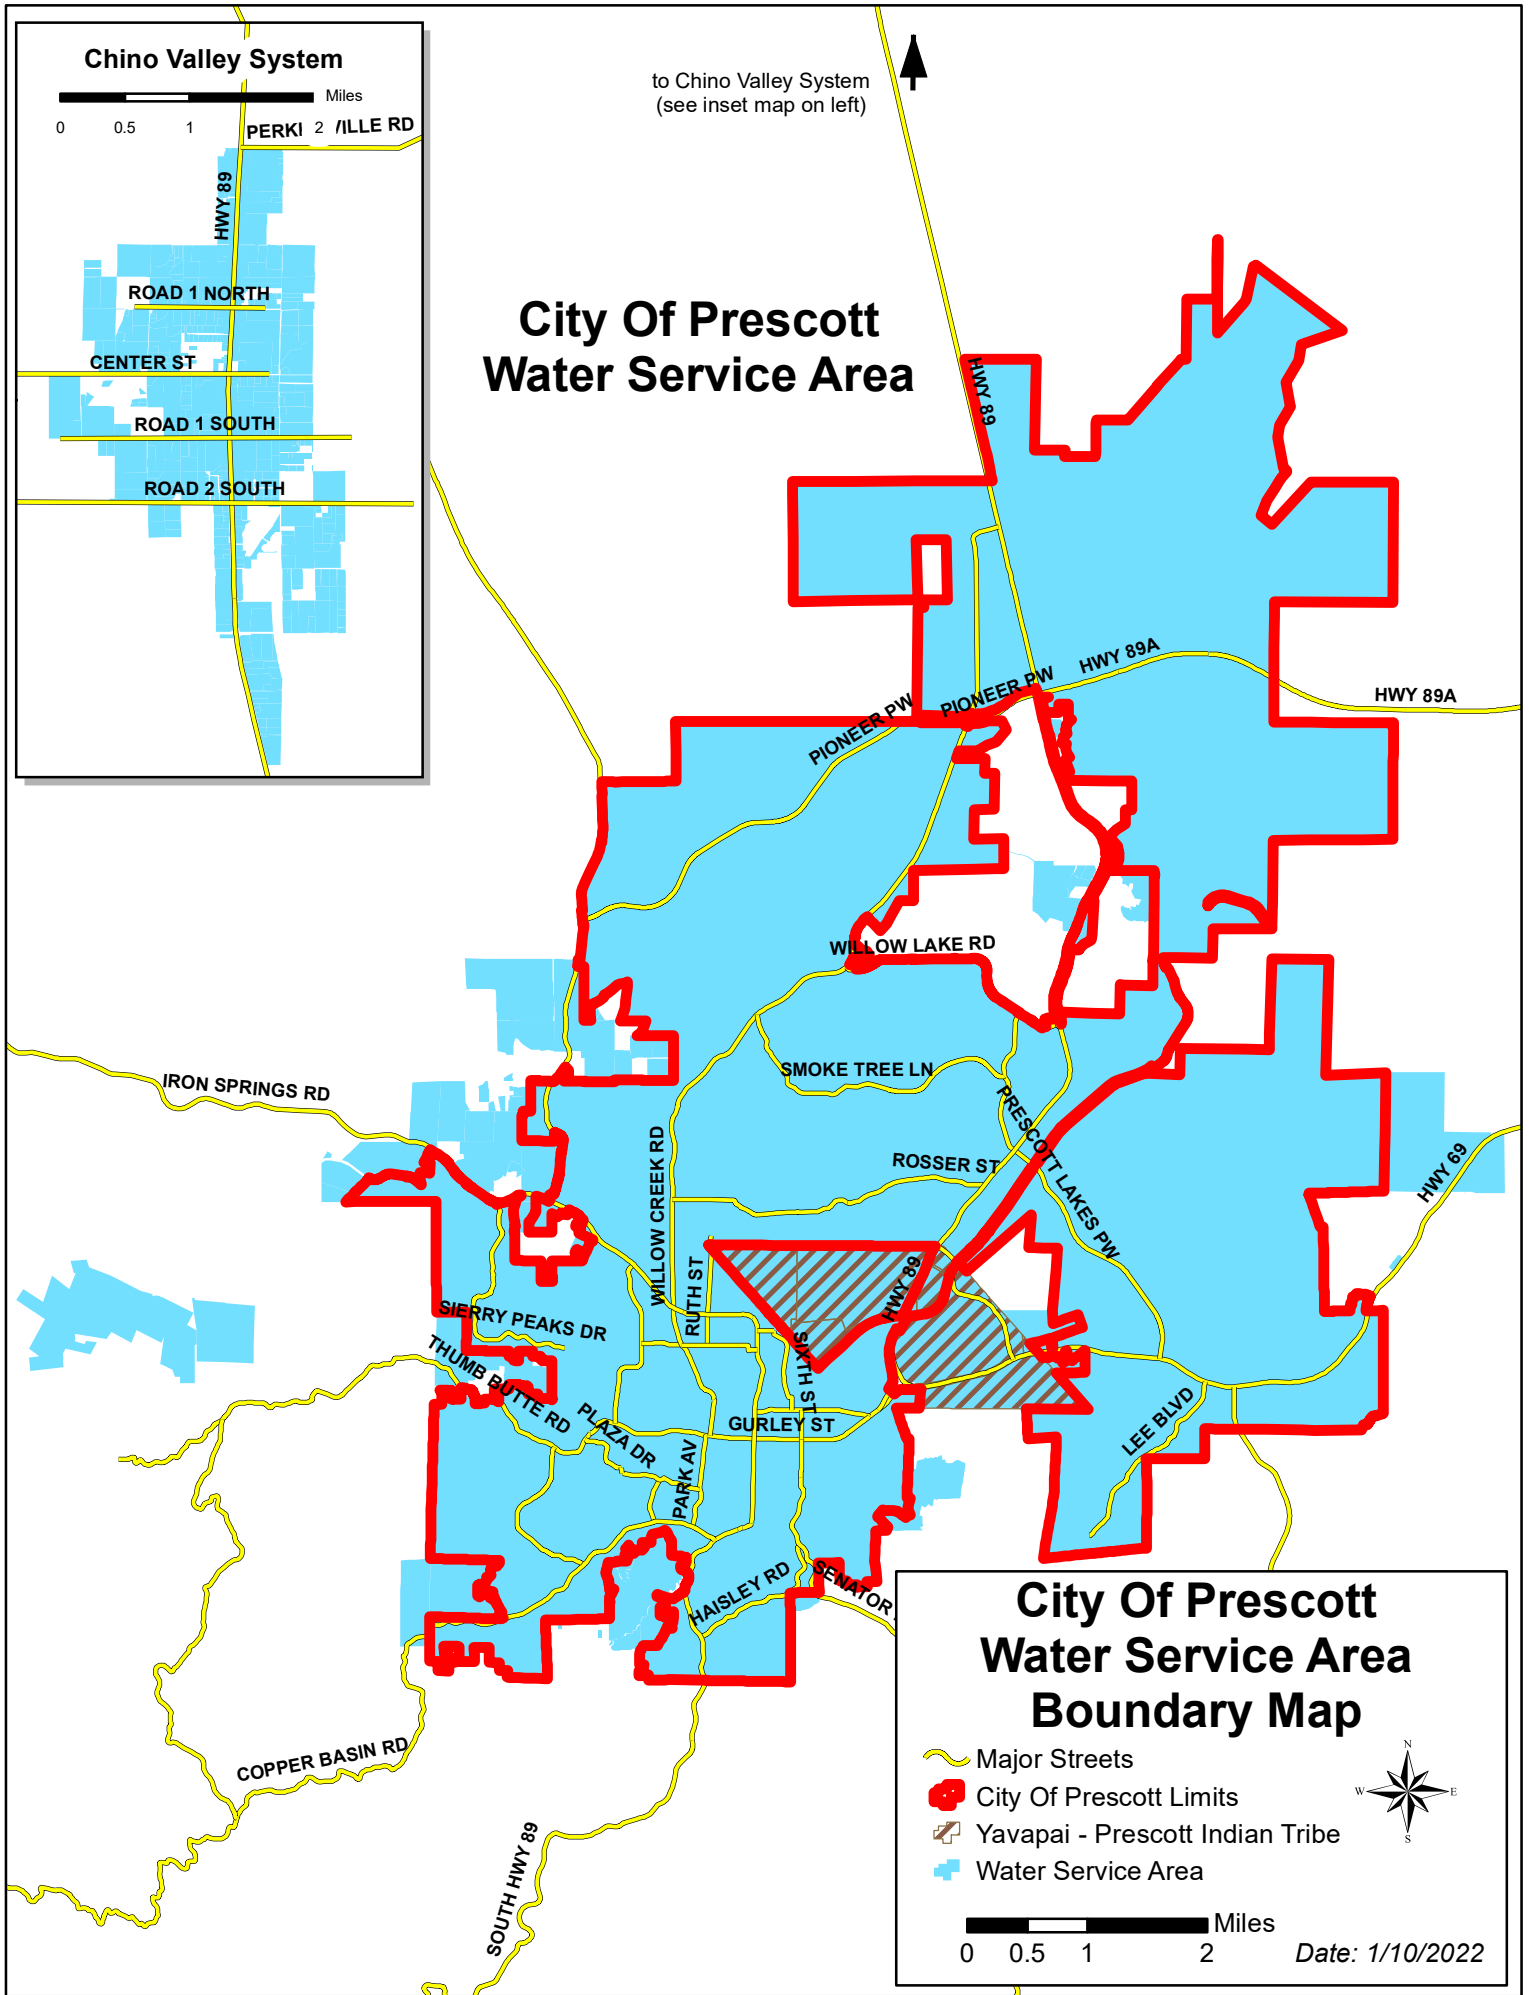

# City Of Prescott Water Service Area

to Chino Valley System  
(see inset map on left)

## City Of Prescott Water Service Area Boundary Map

- Major Streets
- City Of Prescott Limits
- Yavapai - Prescott Indian Tribe
- Water Service Area

Date: 1/10/2022