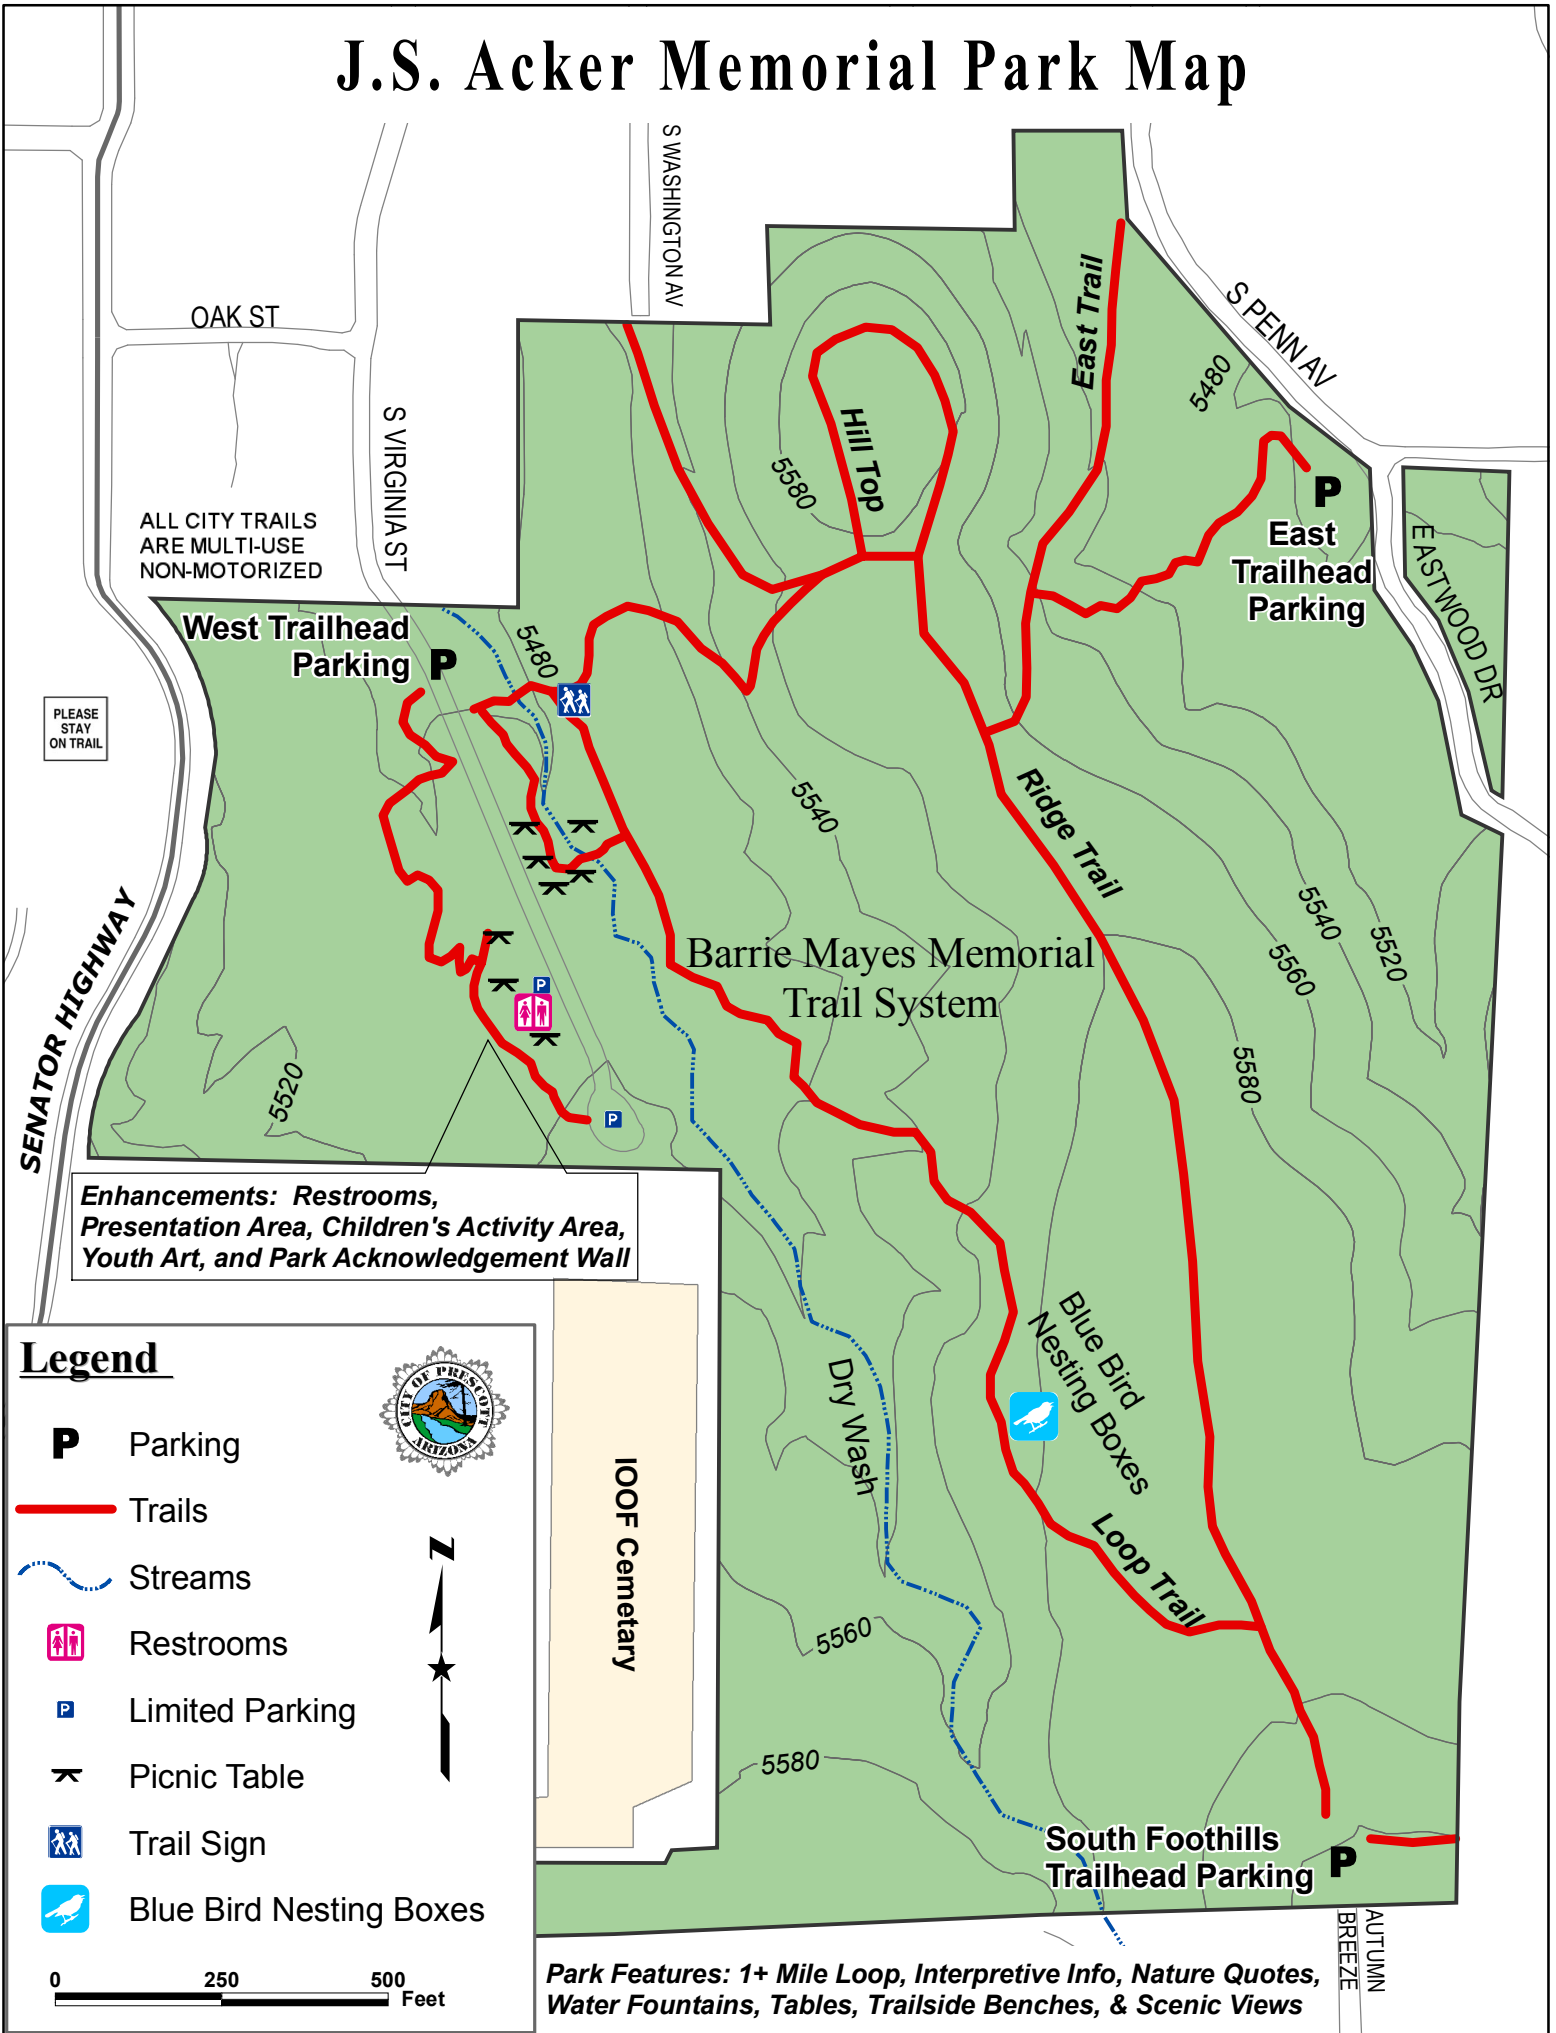

J.S. Acker Memorial Park Map

ALL CITY TRAILS ARE MULTI-USE NON-MOTORIZED

PLEASE STAY ON TRAIL

Enhancements: Restrooms, Presentation Area, Children's Activity Area, Youth Art, and Park Acknowledgement Wall

Legend

- Parking
- Trails
- Streams
- Restrooms
- Limited Parking
- Picnic Table
- Trail Sign
- Blue Bird Nesting Boxes

Park Features: 1+ Mile Loop, Interpretive Info, Nature Quotes, Water Fountains, Tables, Trailside Benches, & Scenic Views

AUTUMN BREEZE